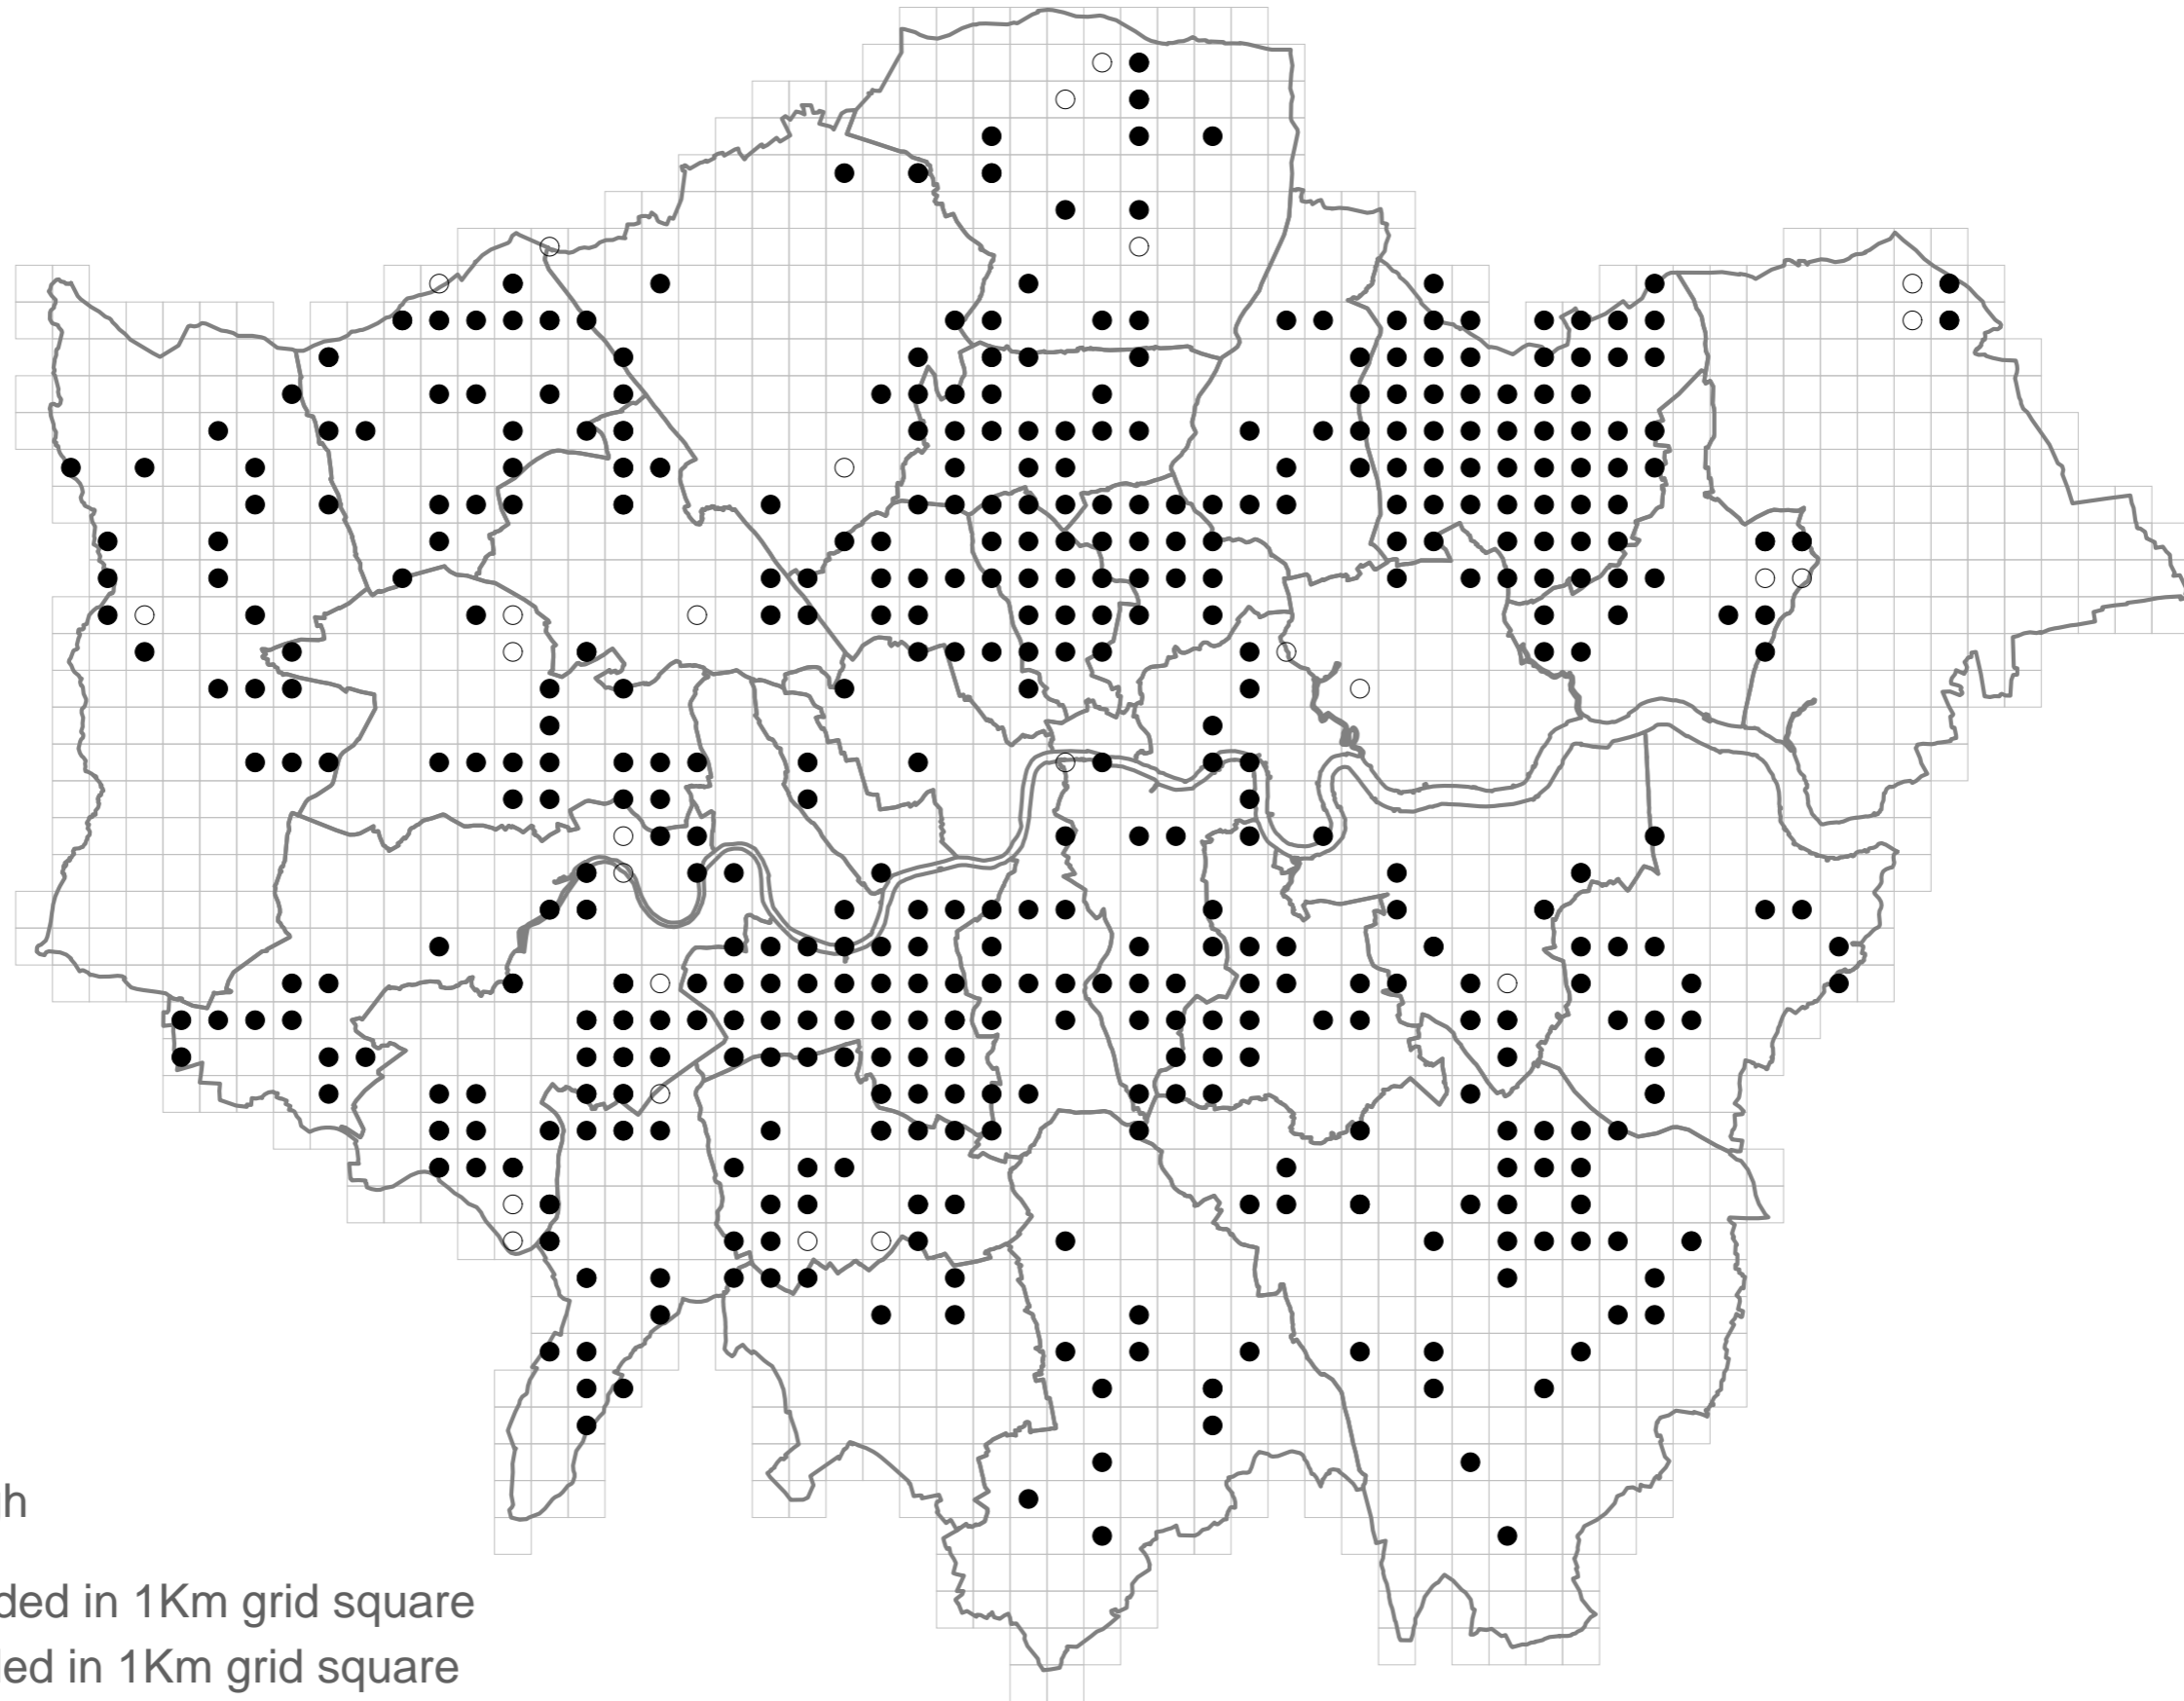

London Common Frog Atlas

Connecting London's Amphibian & Reptile Environments (CLARE) Project

GiGL

□ London borough

- Presence recorded in 1Km grid square
- Absence recorded in 1Km grid square