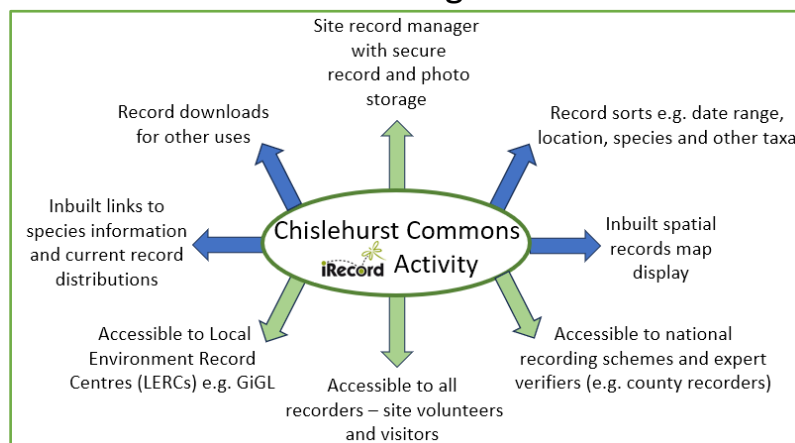

## About us

Chislehurst Commons, encompassing both Chislehurst and St. Paul's Cray Commons, comprises 180 acres (73 ha) of woods, grassland, heathland and several ponds in Chislehurst in the London Borough of Bromley. They are the original common land of the local manors.

## Raising site biodiversity and habitat awareness

- Access to site biological records is crucial, especially for an independently managed site, but often it isn't straightforward given the many recording routes.
- To better understand potential gaps we have reappraised our in-house recording.
- Contributing to initiatives run by others (e.g. Kent Reptile and Amphibian Group - KRAG) and trialling a free iRecord site Activity – sign into [www.irecord.org.uk](http://www.irecord.org.uk) and go to Activities.
- Working with GiGL to ensure our records are available for local ecological services.