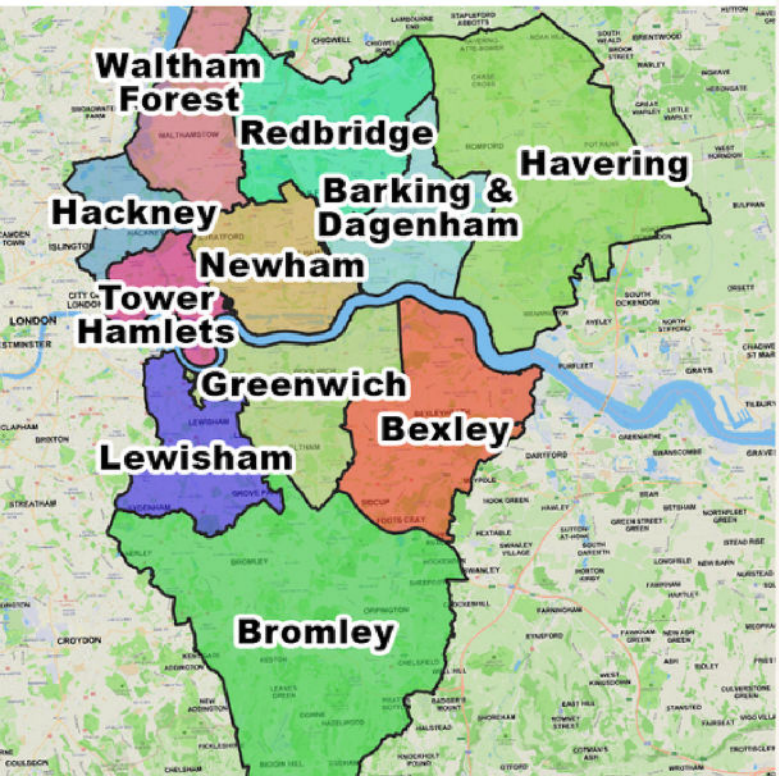

Help make a Buzz across London

New project: Buzzing in the East End (B.E.E)

BACKGROUND

- Four S41 rare bumblebee species present across East and Southeast London
- Potentially a fifth, the Moss Carder
- Very few recent records
- Under threat from loss of habitat, urbanisation and climate change

AIMS AND OBJECTIVES OF B.E.E

- 12-month development phase beginning January 2024 funded by Kasuma
- Conduct baseline surveys for rare bumblebees across eleven boroughs
- Establish the habitats where the bees still remain and engage with landowners
- Inspire local communities to take action for bumblebees

HOW CAN YOU HELP?

- Take part in bumblebee surveys (we offer training)
- Suggest locations for surveying
- Tell us about local community groups

EMAIL: NIKKI.GAMMANS@BUMBLEBEECONSERVATION.ORG
CONSERVATION MANAGER (SE ENGLAND)